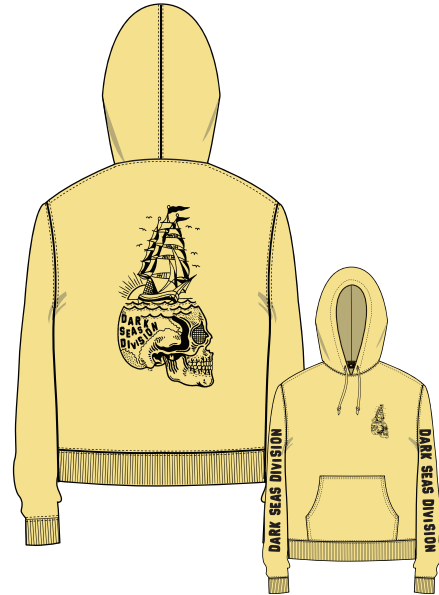

401900005

Gold

Heather Grey

S M L

50% cotton / 50% poly

PIGMENT PULLOVER HOOD FLEECE

MIND SAILS

401400002

Dusty Yellow

Dusty Black

XS S M L

80% cotton / 20% poly

OUTLINES

401400001

Dusty Mint

Dusty Black

XS S M L

80% cotton / 20% poly

MONDAY MORNING PULLOVER FLEECE

DIVER'S CLUB

401100031

Black Tie Dye

Dusk Tie Dye

S M L